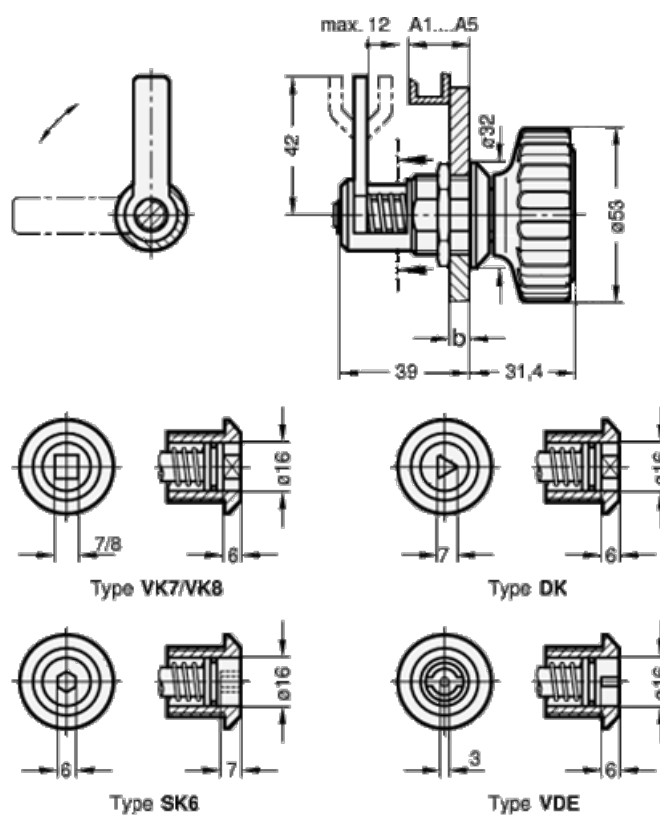

Data Sheet

Article number: 201161VK8A5

Description: E+G Door lock GN 116.1-VK8-A5
VK8 with square spindle A/F8

Measures

b max = 12
Door + frame thickness = 34-46